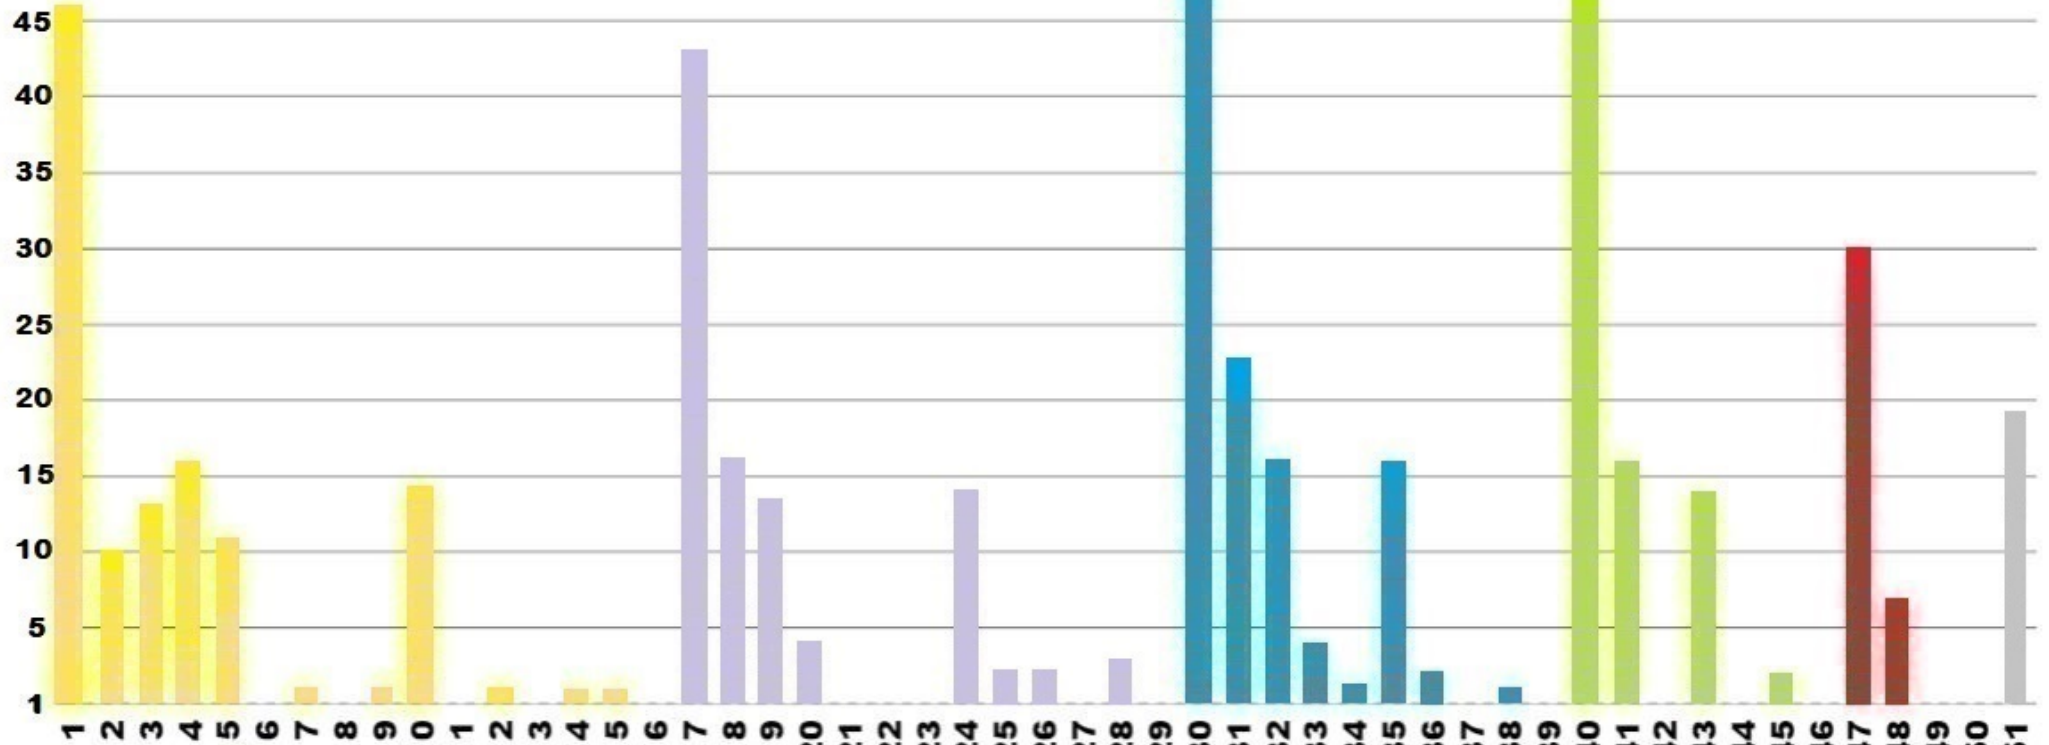

# California Super Lotto Draw Pattern History Chart

June 24, 2020

1	Double Low
2	Double Low Double Teen
3	Double Low Double Twenty
4	Double Low Double Thirty
5	Double Low Double Forty
6	Double Low Triple Teen
7	Double Low Triple Twenty
8	Double Low Triple Thirty
9	Double Low Triple Forty
10	Triple Low
11	Triple Low Double Teen
12	Triple Low Double Twenty
13	Triple Low Double Thirty
14	Triple Low Double Forty
15	Quad Low
16	Quinto Low
17	Double Teen
18	Double Teen Double Twenty
19	Double Teen Double Thirty
20	Double Teen Double Forty
21	Double Teen Triple Twenty
22	Double Teen Triple Thirty
23	Double Teen Triple Forty
24	Triple Teen
25	Triple Teen Double Twenty
26	Triple Teen Double Thirty
27	Triple Teen Double Forty
28	Quad Teen
29	Quinto Teen
30	Double Twenty
31	Double Twenty Double Thirty
32	Double Twenty Double Forty
33	Double Twenty Triple Thirty
34	Double Twenty Triple Forty
35	Triple Twenty
36	Triple Twenty Double Thirty
37	Triple Twenty Double Forty
38	Quad Twenty
39	Quinto Twenty
40	Double Thirty
41	Double Thirty Double Forty
42	Double Thirty Triple Forty
43	Triple Thirty
44	Double Thirty Triple Forty
45	Quad Thirty
46	Quinto Thirty
47	Double Forty
48	Triple Forty
49	Quad Forty
50	Quinto Forty
51	Ascending