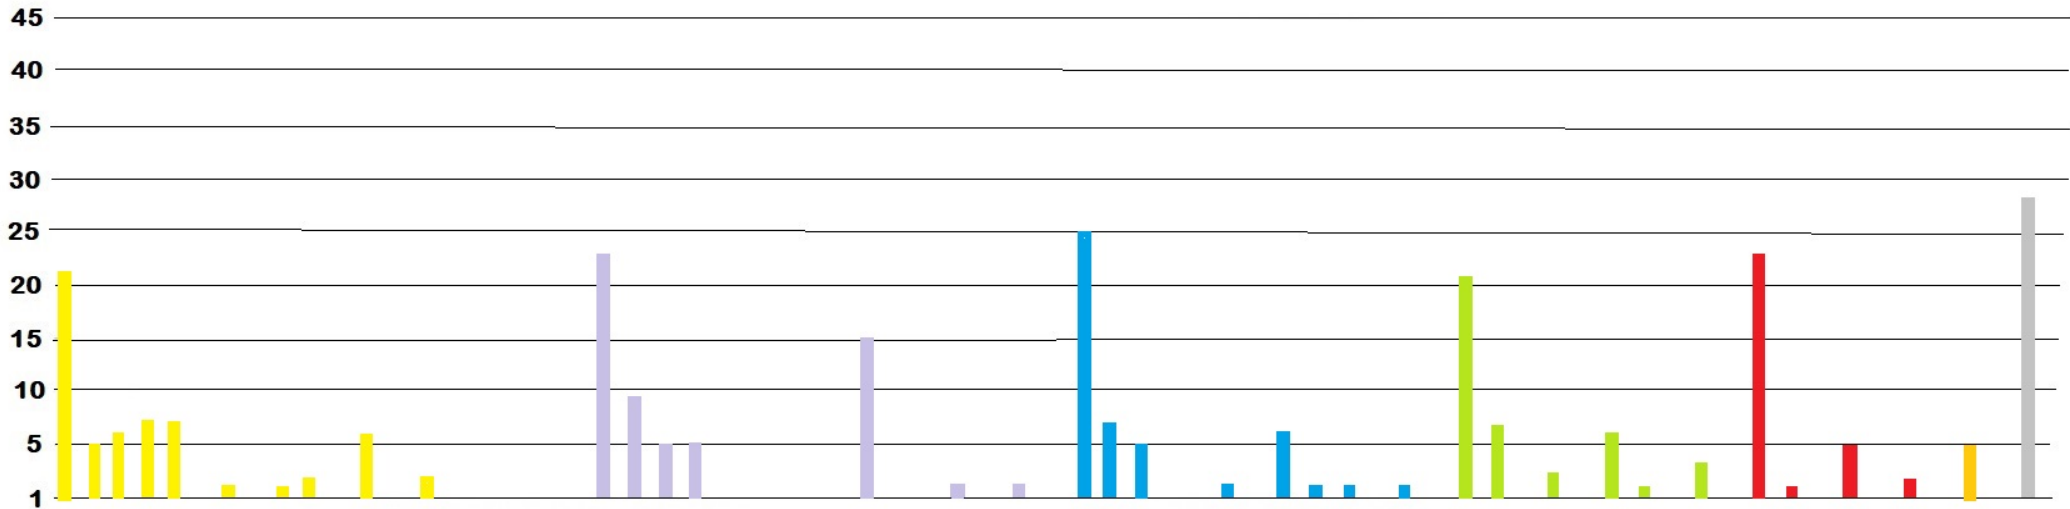

November 15, 2017

Lotto America Lottery

June 27, 2020

Double Low
Double Low Double Teen
Double Low Double Twenty
Double Low Double Thirty
Double Low Double Forty
Double Low Double Fifty
Double Low Triple Teen
Double Low Triple Twenty
Double Low Triple Thirty
Double Low Triple Forty
Double Low Triple Fifty
Triple Low
Triple Low Double Teen
Triple Low Double Twenty
Triple Low Double Thirty
Triple Low Double Forty
Triple Low Double Fifty
Quad Low
Quinto Low
Double Teen
Double Teen Double Twenty
Double Teen Double Thirty
Double Teen Double Forty
Double Teen Double Fifty
Double Teen Triple Teen
Double Teen Triple Twenty
Double Teen Triple Thirty
Double Teen Triple Forty
Double Teen Triple Fifty
Triple Teen
Triple Teen Double Twenty
Triple Teen Double Thirty
Triple Teen Double Forty
Triple Teen Double Fifty
Quad Teen
Quinto Teen
Double Twenty
Double Twenty Double Thirty
Double Twenty Double Forty
Double Twenty Double Fifty
Double Twenty Triple Teen
Double Twenty Triple Twenty
Double Twenty Triple Thirty
Double Twenty Triple Forty
Double Twenty Triple Fifty
Triple Twenty
Triple Twenty Double Thirty
Triple Twenty Double Forty
Triple Twenty Double Fifty
Quad Twenty
Quinto Twenty
Double Thirty
Double Thirty Double Forty
Double Thirty Double Fifty
Double Thirty Triple Forty
Double Thirty Triple Fifty
Triple Thirty
Triple Thirty Double Forty
Triple Thirty Double Fifty
Quad Thirty
Quinto Thirty
Double Forty
Double Forty Double Fifty
Double Forty Triple Fifty
Triple Forty
Triple Forty Double Fifty
Quad Forty
Quinto Forty
Double Fifty
Triple Fifty
Ascending